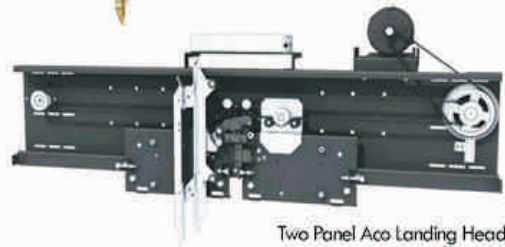

SPEED (MPS)	PIT DEPTH	OVER HEAD
UPTO -1.50	1600	4800
OVER 1.50 UPTO 2.5	2600	5700
OVER 2.5	2600	6700

Elevator Hand Rails

Hydraulic Lift / Piston / Tank Room

Double Door 4 Panel Landing Header

Automatic Car Door Operator

Two Panel Aco Car Operator Fermator

Two Panel Aco Landing Header Fermator

Elevator Buffer Spring

Elevator Guide Rails

Elevator Geared & Gearless Machines

Elevator Guide Rails / Rope

Elevator Mechanism

Elevator Car Mechanism