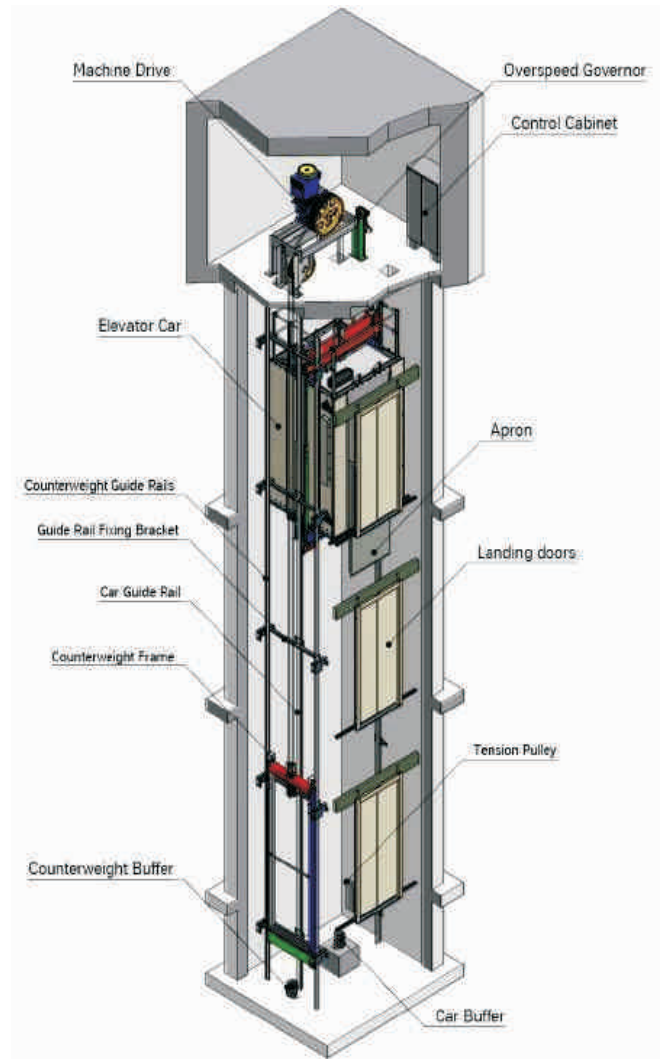

HOSPITAL ELEVATORS

LOAD		CAR INSIDE		ELEVATOR WELL		ENT	MACHINE ROOM	
PERSONS	KG	WIDTH A	DEPTH B	WIDTH C	DEPTH D	E	WIDTH K	DEPTH L
15	1020	950	2400	1700	3000	800	3700	5500
20	1360	1300	2400	2200	3000	1200	4200	5500
26	1768	1600	2400	2350	3000	1200	4350	5500

SPEED (MPS)	PIT DEPTH	OVER HEAD
UPTO -1.50	1600	4800
OVER 1.50 UPTO 2.5	2600	5700
OVER 2.5	2600	6700

Elevator Hand Rails

Hydraulic Lift / Piston / Tank Room

Double Door 4 Panel Landing Header

Automatic Car Door Operator

Two Panel Aco Car Operator Fermator

Two Panel Aco Landing Header Fermator

Elevator Buffer Spring

Elevator Guide Rails

Elevator Geared & Gearless Machines

Elevator Guide Rails / Rope

Elevator Mechanism

Elevator Car Mechanism