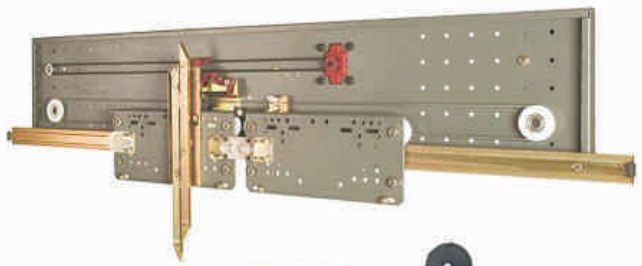

SPEED (MPS)	PIT DEPTH	OVER HEAD
UPTO -1.50	1600	4800
OVER 1.50 UPTO 2.5	2600	5700
OVER 2.5	2600	6700

Elevator Hand Rails

Hydraulic Lift / Piston / Tank Room

Double Door 4 Panel Landing Header

Automatic Car Door Operator

Two Panel Aco Car Operator Fermator

Two Panel Aco Landing Header Fermator

Elevator Buffer Spring

Elevator Guide Rails

Elevator Geared & Gearless Machines

Elevator Guide Rails / Rope

Elevator Mechanism

Elevator Car Mechanism