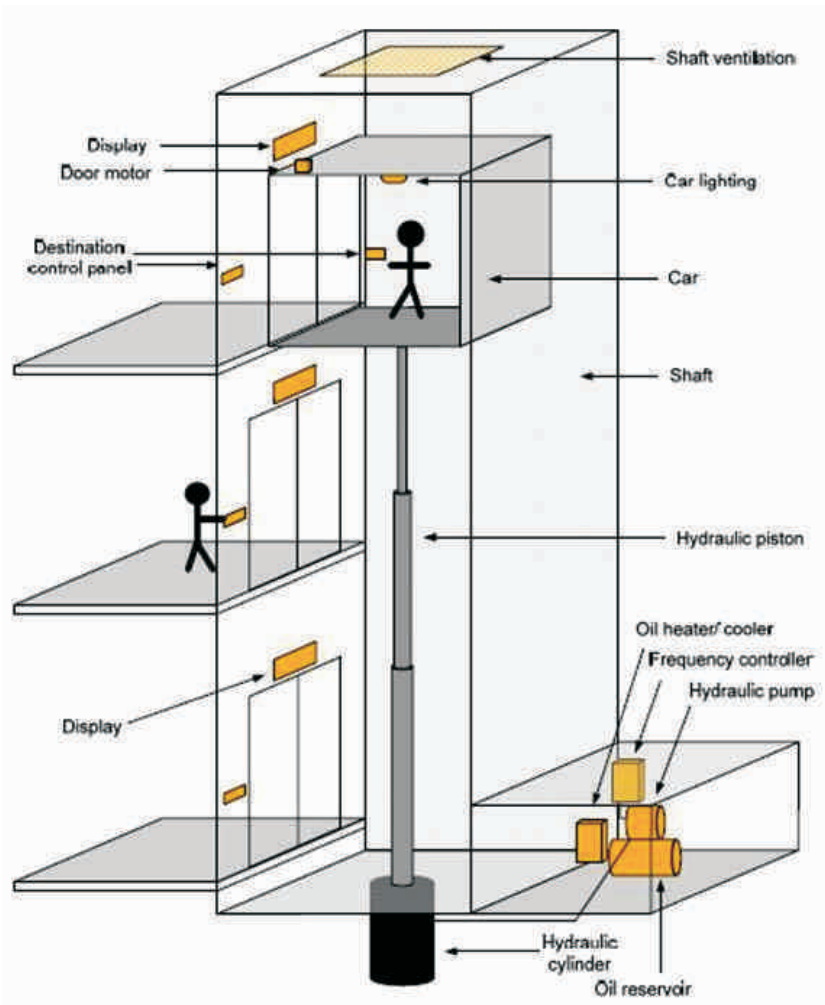

HOSPITAL ELEVATORS

LOAD		CAR INSIDE		ELEVATOR WELL		ENT	MACHINE ROOM	
PERSONS	KG	WIDTH A	DEPTH B	WIDTH C	DEPTH D	E	WIDTH K	DEPTH L
15	1020	950	2400	1700	3000	800	3700	5500
20	1360	1300	2400	2200	3000	1200	4200	5500
26	1768	1600	2400	2350	3000	1200	4350	5500

SPEED (MPS)	PIT DEPTH	OVER HEAD
UPTO -1.50	1600	4800
OVER 1.50 UPTO 2.5	2600	5700
OVER 2.5	2600	6700

Elevator Hand Rails

Hydraulic Lift / Piston / Tank Room

Double Door 4 Panel Landing Header

Automatic Car Door Operator